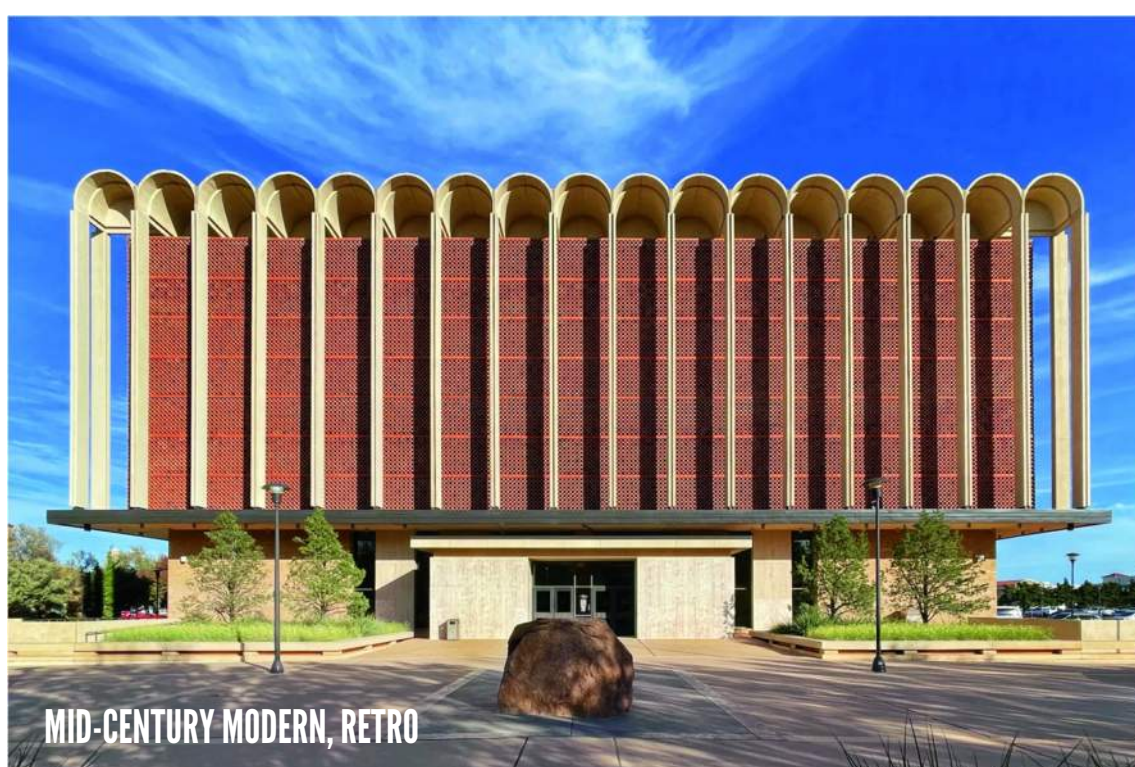

# WHAT EXTERIOR ARCHITECTURAL EXPRESSIONS DO YOU LIKE / DISLIKE?

# WHAT EXTERIOR ARCHITECTURAL EXPRESSIONS DO YOU LIKE / DISLIKE?

FORMAL, COUNTRY CLUB

OUTDOOR CONNECTION, LOCAL FEEL

TIMBER FRAMING

MID-CENTURY MODERN

HISTORIC STATE PARK, CCC PROJECT

METAL BUILDING, MODERN