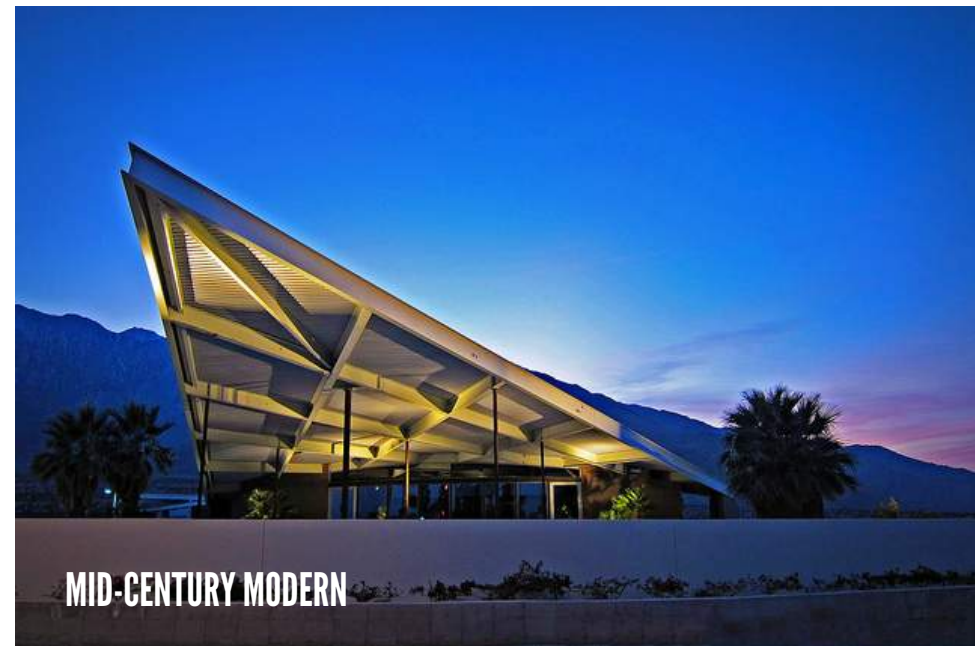

# WHAT EXTERIOR ARCHITECTURAL EXPRESSIONS DO YOU LIKE / DISLIKE?

FORMAL, COUNTRY CLUB

OUTDOOR CONNECTION, LOCAL FEEL

TIMBER FRAMING

MID-CENTURY MODERN

HISTORIC STATE PARK, CCC PROJECT

METAL BUILDING, MODERN